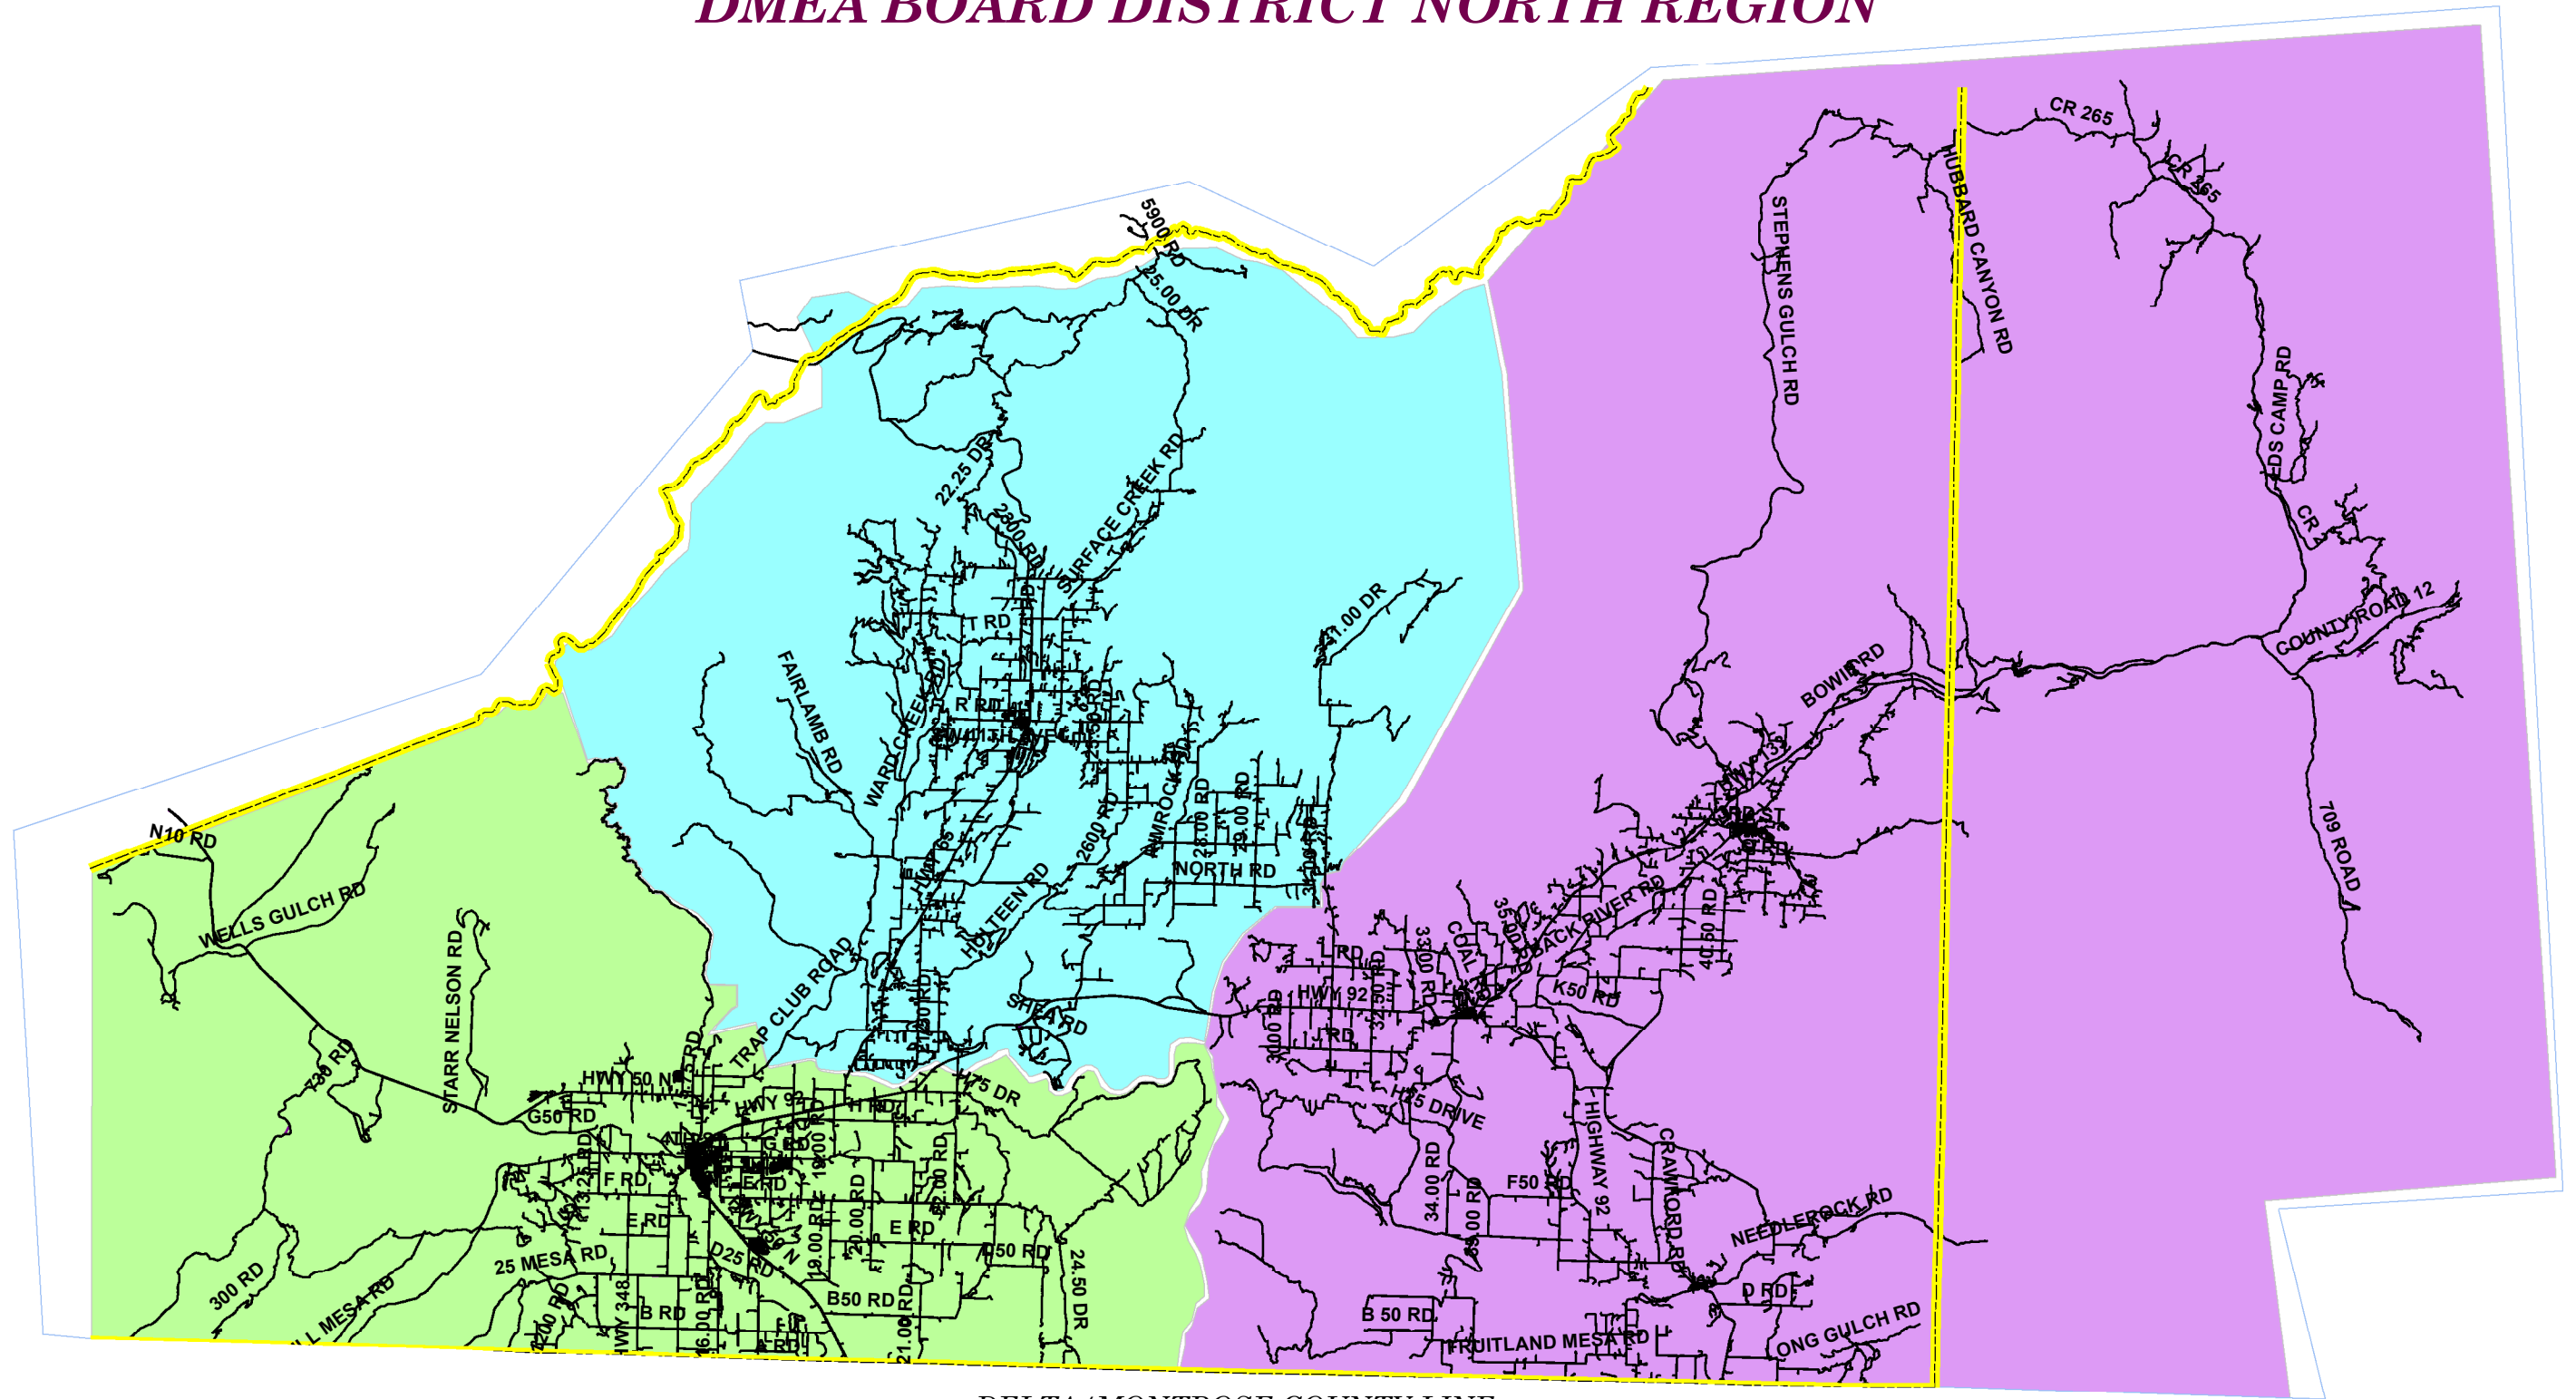

DMEA BOARD DISTRICT NORTH REGION

DELTA/MONTROSE COUNTY LINE

A Touchstone Energy™ Cooperative