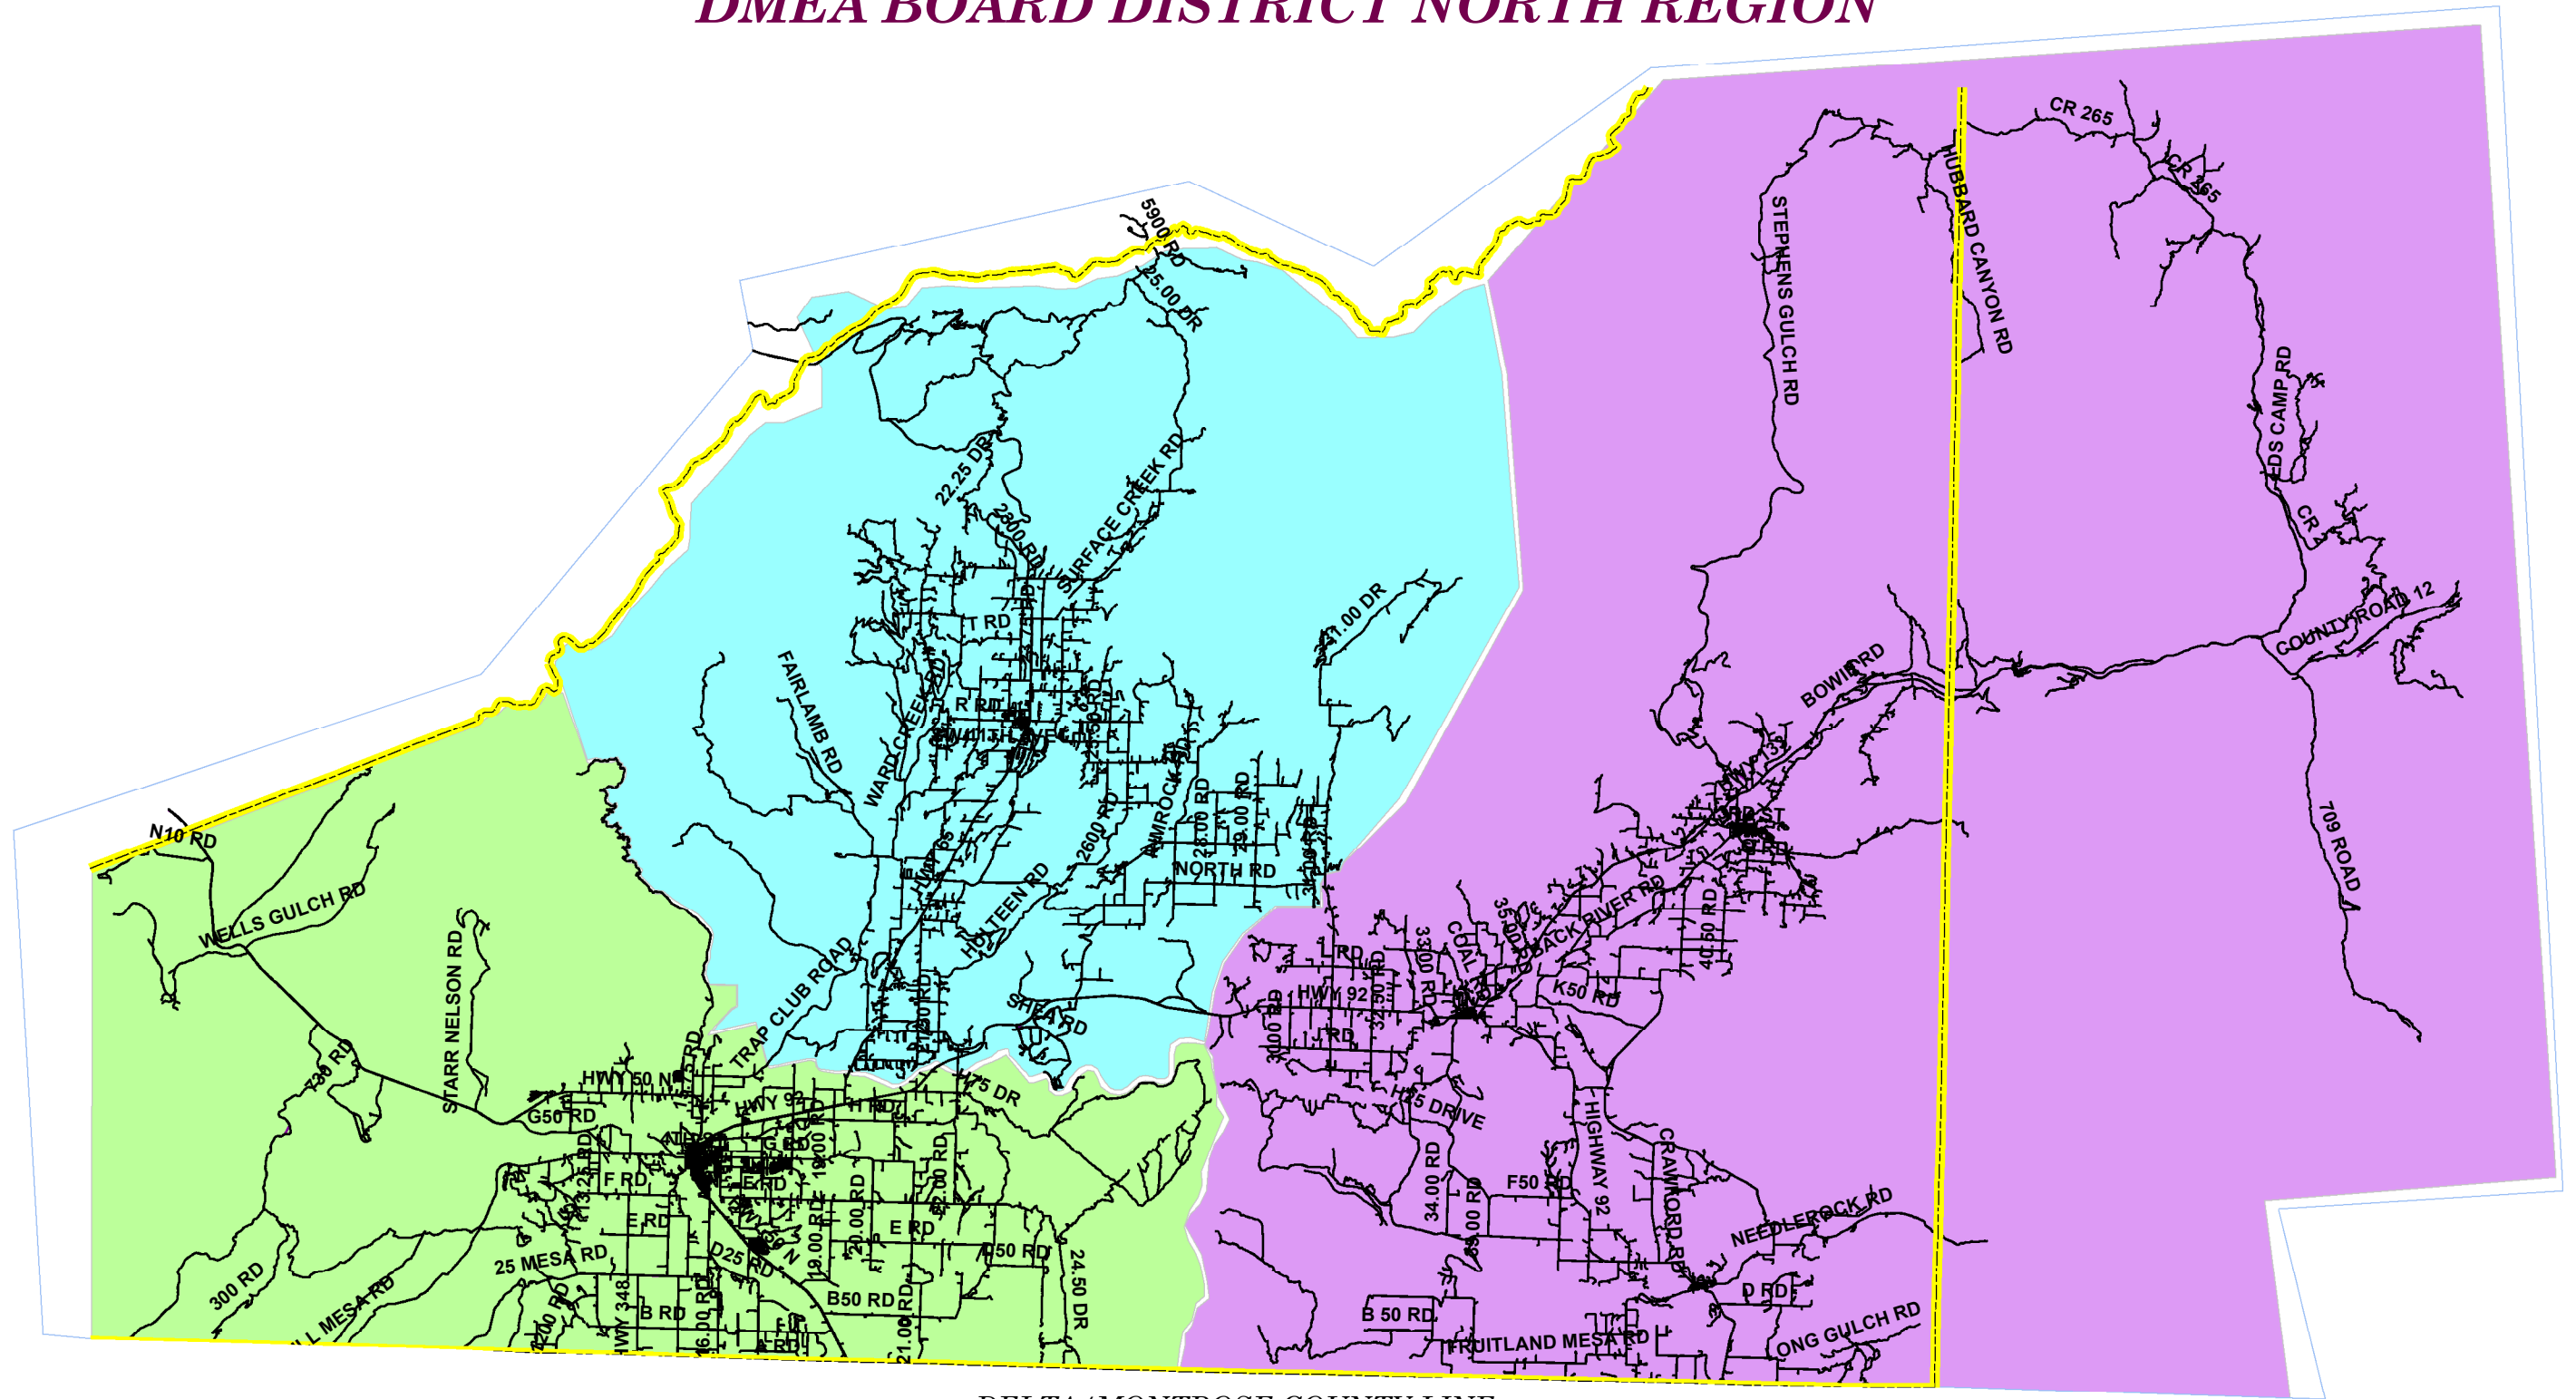

# DMEA BOARD DISTRICT NORTH REGION

DELTA/MONTROSE COUNTY LINE

A Touchstone Energy™ Cooperative